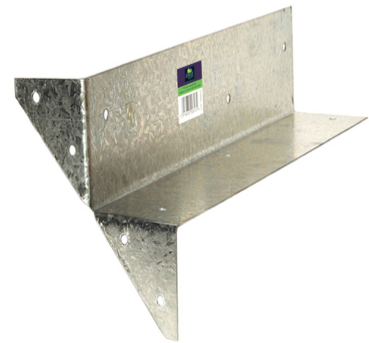

0.90m × 1.80m

San Remo Omega gate

0.90m × 1.59m/1.80m

Curved gate accessory kit

Bolt down spike

75 × 75 × 750mm
100 × 100 × 750mm

Bolt down shoe

75 × 75mm
100 × 100mm
92 × 92mm

Concrete in shoe

75 × 75mm
100 × 100mm

Repair spike

75 × 75mm

L shape clip 45mm

U shape clip 52mm

Arris rail bracket

Post cap

75mm × 75mm
95mm × 95mm

Concave trellis top

1.83m × 0.280/0.140m

Convex trellis top

		1.83m x 0.280/0.425m
 <p>Hillside Omega trellis top</p> <p>1.83m x 0.28/0.48m</p>	 <p>Planned post</p> <p>1.8m x 90mm x 90mm 2.4m x 90mm x 90mm</p>	 <p>Rough saw post</p> <p>1.8m x 75mm x 75mm 2.4m x 75mm x 75mm 2.4m x 100mm x 100mm 3.0m x 100mm x 100mm</p>
 <p>vertical lap panel</p> <p>1.83m x 0.9m 1.83m x 1.2m 1.83m x 1.5m 1.83m x 1.8m</p>	 <p>Super Waney lap panel</p> <p>1.83m x 0.6m 1.83m x 0.9m 1.83m x 1.2m 1.83m x 1.5m 1.83m x 1.8m</p>	